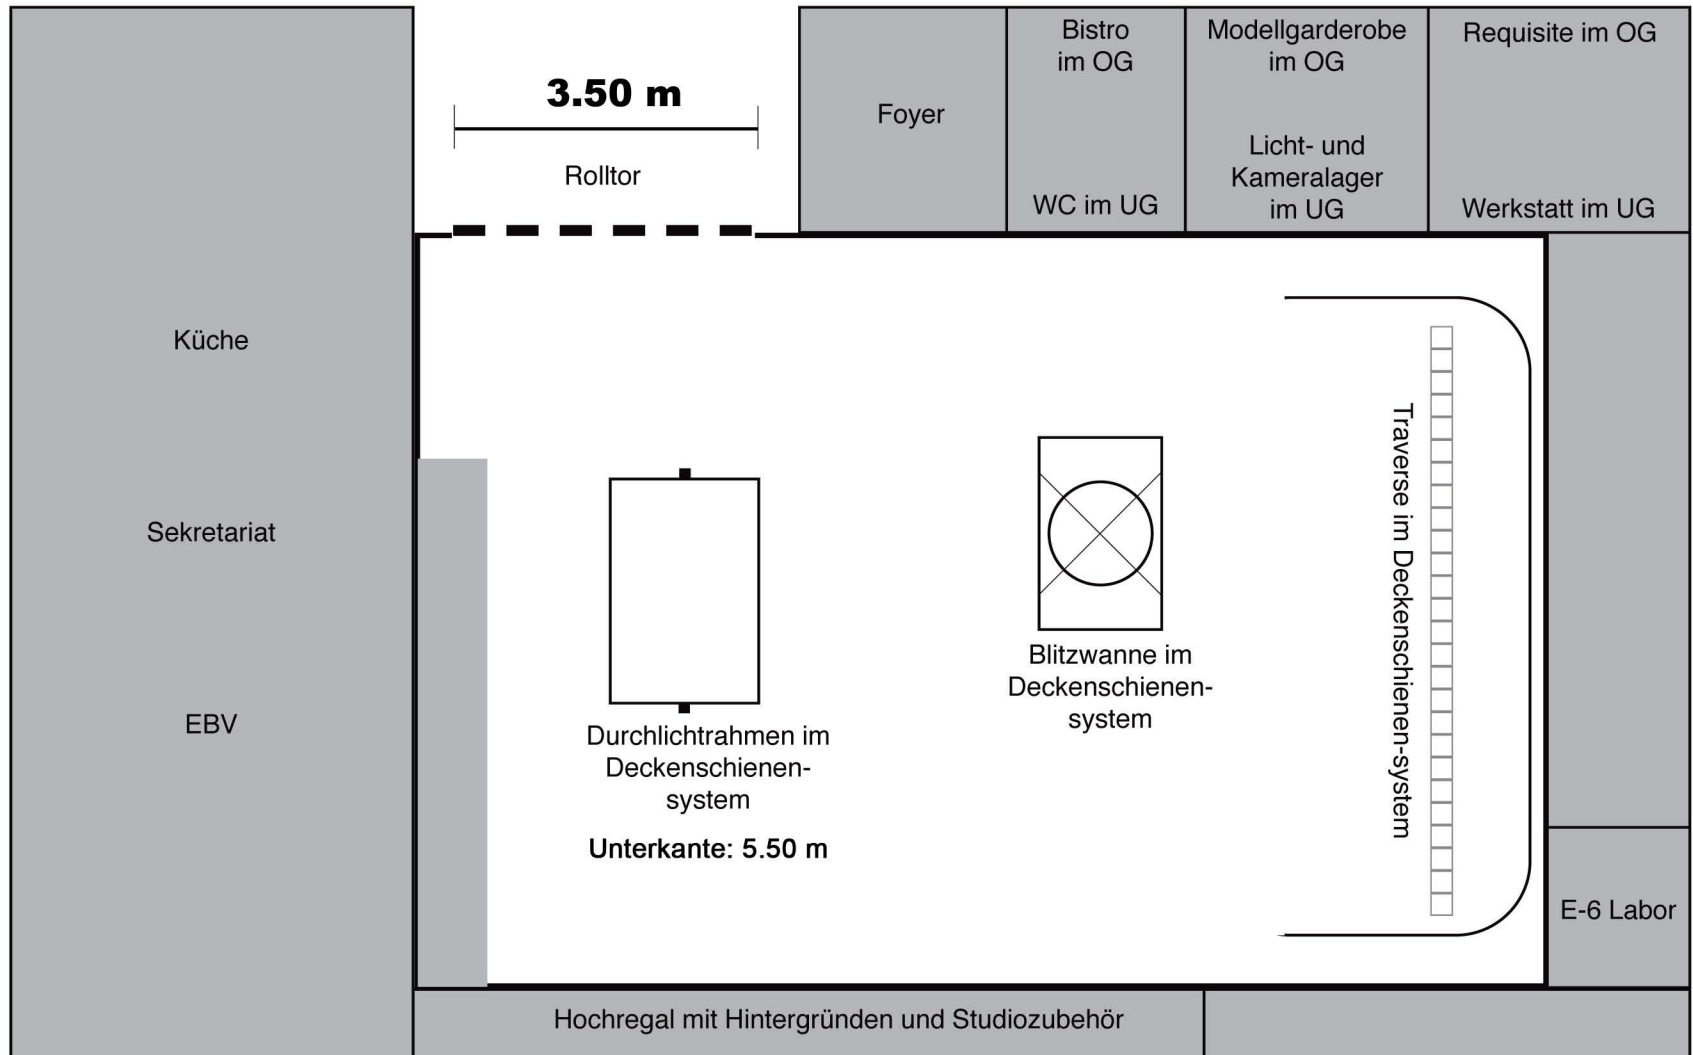

KING KONG

MIETSTUDIOS

Studio M

15.60 m

8.40 m