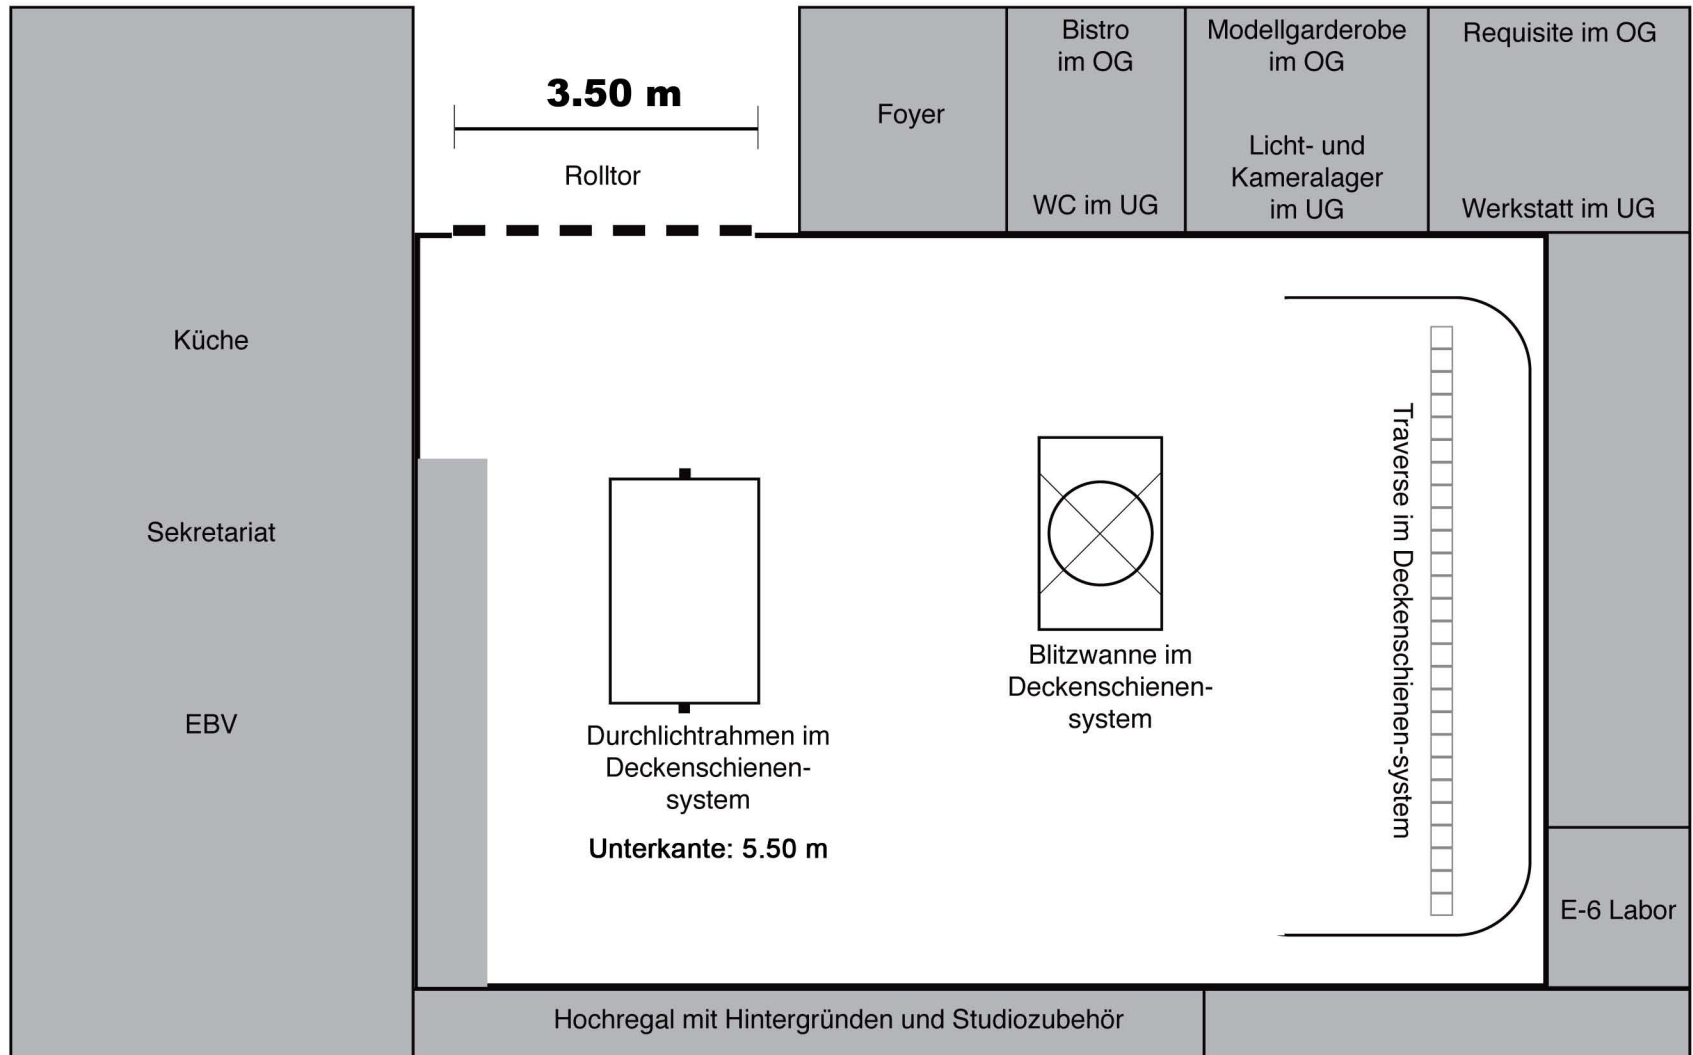

KING KONG

MIETSTUDIOS

Studio M

15.60 m

8.40 m

1m